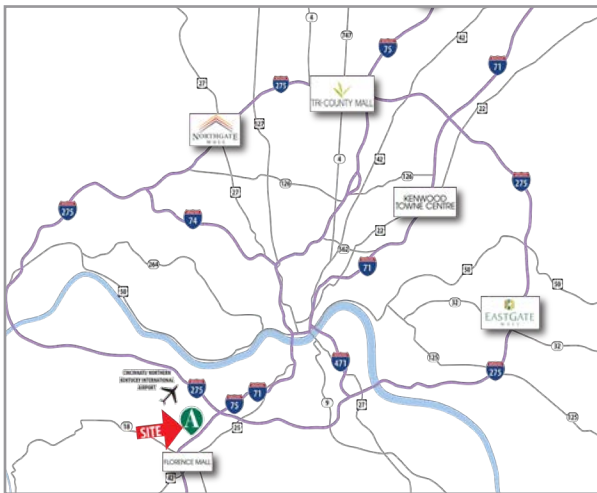

## LOCATION

4999 Houston Road | Florence, Kentucky 41042

## HIGHLIGHTS

- Former Babies R Us : 33,148 SF - can be divided or expanded
- 2,730 SF small shop space
- 16,000 + 19,000 SF excess space
- Just off I-75/71 with great viability and ample parking
- Anchored by Michael's Arts & Crafts, Guitar Center and Half Priced Books
- Shadow anchored by Sam's Club
- Major retailers in the market include Walmart Supercenter, Kohl's, Best Buy, Dick's Sporting Goods, Target, PetSmart, Christmas Tree Shops, At Home, Home Depot, Lowe's, and Meijer
- Population of 145,964 in 5 miles with AHI of \$85,092

# TURFWAY COMMONS

Florence, Kentucky