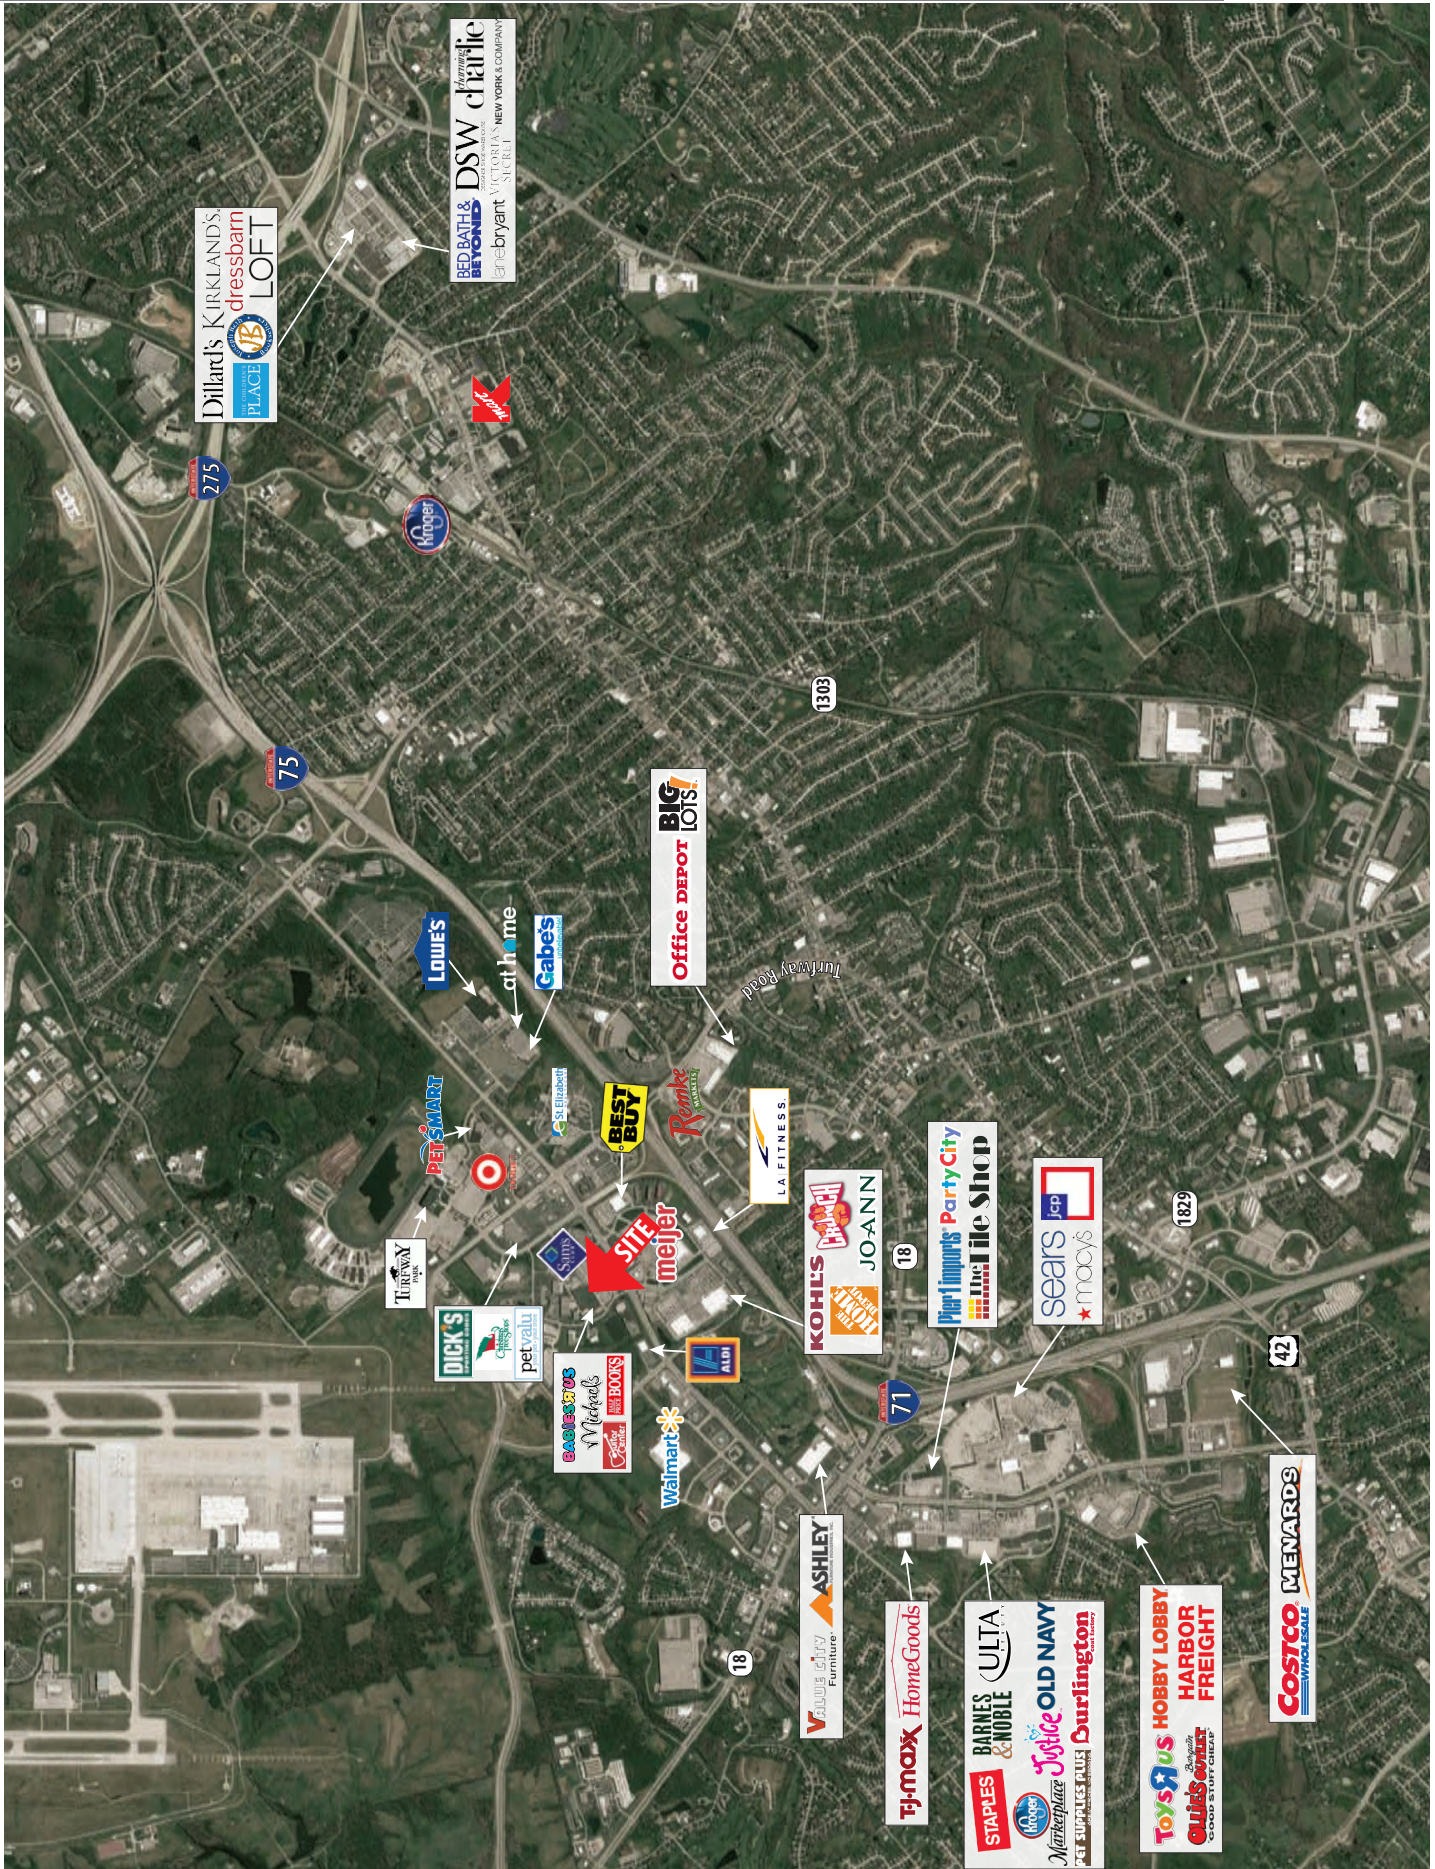

TURFWAY COMMONS

Florence, Kentucky