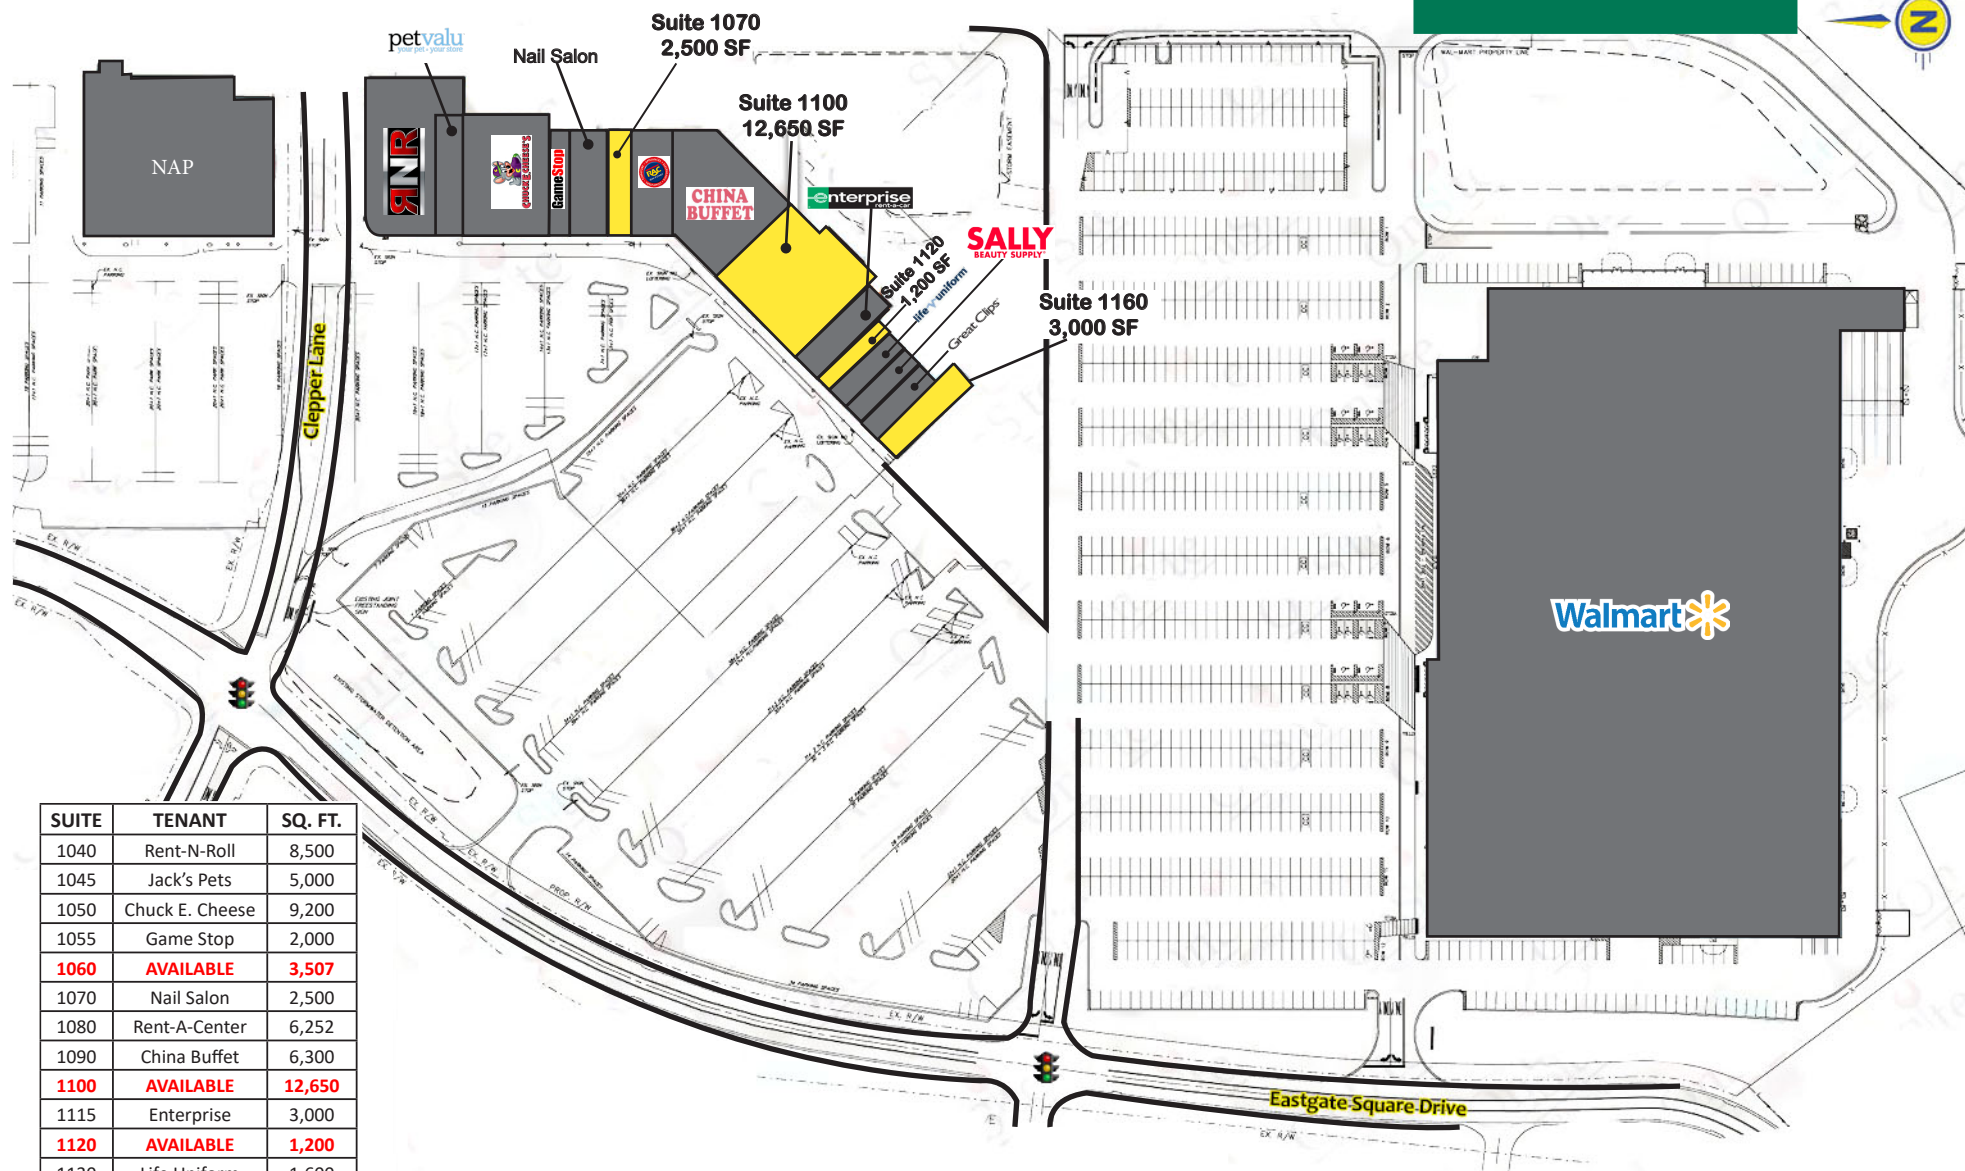

EASTGATE SQUARE
 4394 Eastgate Square Drive
 Cincinnati, OH 45245

FOR LEASE
Up To 12,650 SF Available

HIGHLIGHTS

- Strong demographics with over 102,153 people within five miles and average household incomes in excess of \$100,000
- Up to 12,650 SF available for small shop and junior anchor space
- Super-regional center anchored by 205,803 SF Walmart Supercenter and adjacent to Jungle Jim's International Market (225,000 SF)
- Located in close proximity to Eastgate Mall, off SR 32 with over 40,000 VPD
- National retailers in the immediate area include Sam's Club, Hobby Lobby, Dick's Sporting Goods, PetSmart, Home Goods, Burlington, Michael's, Stein Mart and many more

EASTGATE SQUARE

4394 Eastgate Square Drive
Cincinnati, OH 45245

Anchor
ASSOCIATES

SUITE	TENANT	SQ. FT.
1040	Rent-N-Roll	8,500
1045	Jack's Pets	5,000
1050	Chuck E. Cheese	9,200
1055	Game Stop	2,000
1060	AVAILABLE	3,507
1070	Nail Salon	2,500
1080	Rent-A-Center	6,252
1090	China Buffet	6,300
1100	AVAILABLE	12,650
1115	Enterprise	3,000
1120	AVAILABLE	1,200
1130	Life Uniform	1,600
1140	Sally Beauty	2,000
1150	Great Clips	1,200
1160	AVAILABLE	3,000

EASTGATE SQUARE
 4394 Eastgate Square Drive
 Cincinnati, OH 45245

Eastgate Mall
 Sears JCP
 KOHL'S

Eastgate Crossing
 Kroger
 Marshalls
 OfficeMax JO-ANN
 Ashley Furniture
 Dollar Tree

32 East
 Michaels Durlington
 five BELOW ULTA
 Kirkland's
 HomeGoods
 Stearns/Moore carter's

Eastgate Pavilion
 BEST BUY BED BATH & BEYOND DICK'S SPORTING GOODS
 DSW PET SMART
 MATTRESS FIRM VINTAGE CITY Furniture
 at&t

Eastgate Square
 CHINA BUFFET GameStop petvalu
 SALLY RNR Great Clips
 life uniform
 RBC